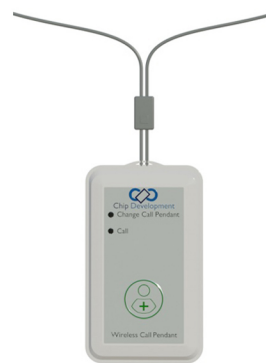

Chip Development

Wireless Call Pendant

WCP-01

(Connects to Nurse Call Receiver, Wireless Falls Monitor or Wireless Pager)

Application/Introduction

This latest innovative wearable device triggers an alarm for help or emergency. Pair with Nurse Call Receiver, Wireless Falls Monitor or Wireless Pager.

Product codes	WCP-01
Power Source	CR2450 3V (Not replaceable)
Battery Life	Up to 24 months (Average 10 alarms per day)
Visual Indication	1 LED for call, 1 LED for low battery
ACMA/FCC Specifications	<ul style="list-style-type: none">• Carrier frequencies: 2.4Ghz Confirms To FCC Part 15• RF signal modulation: FSK• Frequency hopping communication with 66 channels
Wireless Communication Method	When there is an alarm, the Transmitter sends a radio signal to Receiver that I am in the alarm. The Receiver acknowledges this alarm and replies back "Well Received". Otherwise, the transmitter resends the same message at the next available channel until it receives an acknowledgment message from Receiver. Thanks to frequency hopping communication technology, there are 66 communication channels available. Each programmed transmitter periodically sends a radio signal to the Receiver that "I am OK" and Receiver acknowledges the message and replies When the "I am ok" message is not received by Receiver for a certain time then the Receiver triggers fault alert.
Mounting method	This Pendant comes with necklace style Lanyard
Water Protection Classification	IPX1
Operating, Storage and Transportation	<ul style="list-style-type: none">• Ambient temperature: +5°C to +45 °C• Relative Humidity: 30% to 85%• Atmospheric Pressure: 700 hPa to 1060 hPa
Dimensions	70 x 40 x 10mm Approximately
Weight	20 grams (including batteries)
Certifications	RCM,FCC,ROHS,CE
What's In The Box	1 x Wireless Pendant including lanyard 1 x Quick start guide